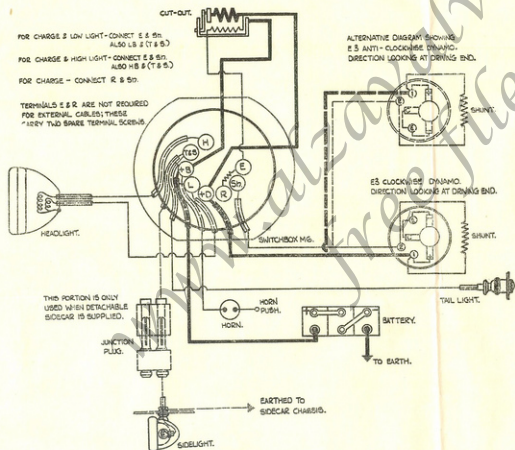

MARK

DYNAMO E3  
OR MAGDYN0.  
SWITCHBOX M6

LUCAS MOTOR CYCLE DYNAMO LIGHTING SYSTEM  
WIRING DIAGRAM SOLO (AND WITH DETACHABLE SIDECAR)  
SHOWING INTERNAL CONNECTIONS

DRG. NO. 1399/A

DESCRIPTIVE WIRING DIAGRAM

TECHNICAL WIRING DIAGRAM